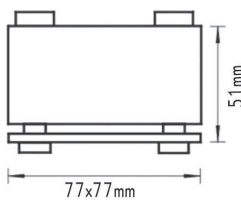

Σποτ οροφής
Ceiling spot luminaire G4 **VERAS**

IP45
12V | G4

Γκρι / Grey
Сив

Αλουμίνιο + Γυαλί
Aluminium + Glass
Алюминий + Стъкло

ΠΥΡΙΜΑΧΟ ΓΥΑΛΙ
FIRE RESISTANT GLASS

Ο ΜΕΤΑΣΧΗΜΑΤΙΣΤΗΣ ΔΕΝ ΣΥΜΠΕΡΙΛΑΜΒΑΝΕΤΑΙ
BALLAST IS NOT INCLUDED