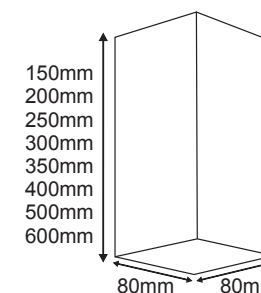

ΑΡΧΙΤΕΚΤΟΝΙΚΟΣ ΦΩΤΙΣΜΟΣ ΕΣΩΤ. ΧΩΡΩΝ ARCHITECTURAL INDOOR LIGHTING

Φωτιστικό οροφής Ceiling luminaire **RENO C**

Μέταλλο
Metal
Μεταλ
IP20
230V | GU10 / E27 R63
LED MODULE

✓ ΛΕΠΤΟΣ ΣΧΕΔΙΑΣΜΟΣ 2MM
SLIM DESIGN 2MM

✓ ΗΛΕΚΤΡΟΣΤΑΤΙΚΗ ΒΑΦΗ
POWDER COATING

RENO150SC
150mm

RENO300SC
300mm

RENO500SC
500mm

RENO200SC
200mm

RENO350SC
350mm

RENO600SC
600mm

RENO250SC
250mm

RENO400SC
400mm

i Σημείωση: Για βαφή διαφορετικού RAL εσωτερικά και εξωτερικά του φωτιστικού υπάρχει επιβάρυνση +4.00€ netto.
Για κρεμαστή εγκατάσταση υπάρχει επιβάρυνση +9.00€ netto.
Notice: For different RAL paint interior and exterior of the luminaire there is extra charge +4.00€ netto.
For pendant installation there is extra charge +9.00€ netto

Φωτιστικό οροφής Ceiling luminaire **RENO D**

Μέταλλο
Metal
Μεταλ
IP20
GX53 / E27 PAR30 / AR111 GU10
AR111 / LED MODULE

✓ ΛΕΠΤΟΣ ΣΧΕΔΙΑΣΜΟΣ 3MM
SLIM DESIGN 3MM

✓ ΗΛΕΚΤΡΟΣΤΑΤΙΚΗ ΒΑΦΗ
POWDER COATING

RENO50SD
50mm | GX53

RENO250SD
250mm | GU10-E27

RENO500SD
500mm | GU10-E27

RENO100SD
100mm | GU10

RENO300SD
300mm | GU10-E27

RENO600SD
600mm | GU10-E27

RENO150SD
150mm | GU10-E27

RENO350SD
350mm | GU10-E27

RENO200SD
200mm | GU10-E27

RENO400SD
400mm | GU10-E27

i Σημείωση: Για βαφή διαφορετικού RAL εσωτερικά και εξωτερικά του φωτιστικού υπάρχει επιβάρυνση +4.00€ netto.
Για κρεμαστή εγκατάσταση υπάρχει επιβάρυνση +9.00€ netto.
Notice: For different RAL paint interior and exterior of the luminaire there is extra charge +4.00€ netto.
For pendant installation there is extra charge +9.00€ netto