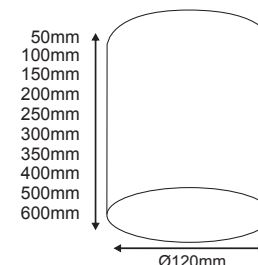

ΑΡΧΙΤΕΚΤΟΝΙΚΟΣ ΦΩΤΙΣΜΟΣ ΕΣΩΤ. ΧΩΡΩΝ
ARCHITECTURAL INDOOR LIGHTING

Φωτιστικό οροφής
Ceiling luminaire **ROME A**

Αλουμίνιο
Aluminium
Алюминий

IP20
GX53 | E27 PAR30 / GU10
AR111 / LED MODULE

ΛΕΠΤΟΣ ΣΧΕΔΙΑΣΜΟΣ 2MM
SLIM DESIGN 2MM

ΗΛΕΚΤΡΟΣΤΑΤΙΚΗ ΒΑΦΗ
POWDER COATING

ROME A50RA
50mm | GX53

ROME A250RA
250mm | GU10-E27

ROME A500RA
500mm | GU10-E27

ROME A100RA
100mm | GU10

ROME A300RA
300mm | GU10-E27

ROME A600RA
600mm | GU10-E27

ROME A150RA
150mm | GU10-E27

ROME A350RA
350mm | GU10-E27

ROME A200RA
200mm | GU10-E27

ROME A400RA
400mm | GU10-E27

i Σημείωση: Για βαφή διαφορετικού RAL εσωτερικά και εξωτερικά του φωτιστικού υπάρχει επιβάρυνση +4.00€ netto.
Για κρεμαστή εγκατάσταση υπάρχει επιβάρυνση +9.00€ netto.
Notice: For different RAL paint interior and exterior of the luminaire there is extra charge +4.00€ netto.
For pendant installation there is extra charge +9.00€ netto

Φωτιστικό οροφής
Ceiling luminaire **ROME B**

Αλουμίνιο
Aluminium
Алюминий

IP20
GX53 | E27 PAR30 / GU10
AR111 / LED MODULE

ΛΕΠΤΟΣ ΣΧΕΔΙΑΣΜΟΣ 2MM
SLIM DESIGN 2MM

ΗΛΕΚΤΡΟΣΤΑΤΙΚΗ ΒΑΦΗ
POWDER COATING

ROME A150RB
150mm | GX53

ROME A350RB
350mm | GU10-E27

ROME A600RB
600mm | GU10-E27

ROME A250RB
250mm | GU10-E27

ROME A400RB
400mm | GU10-E27

ROME A300RB
300mm | GU10-E27

ROME A500RB
500mm | GU10-E27

i Σημείωση: Για βαφή διαφορετικού RAL εσωτερικά και εξωτερικά του φωτιστικού υπάρχει επιβάρυνση +4.00€ netto.
Για κρεμαστή εγκατάσταση υπάρχει επιβάρυνση +9.00€ netto.
Notice: For different RAL paint interior and exterior of the luminaire there is extra charge +4.00€ netto.
For pendant installation there is extra charge +9.00€ netto