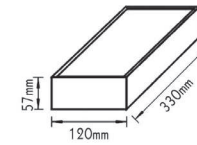

Απλικά
Wall luminaire G23

Γκρι / Grey
Сив

IP20
Αστάλι / Steel
Στομανα

ΠΛΑΣΤΙΚΟ ΚΑΛΥΜΜΑ
PLASTIC COVER