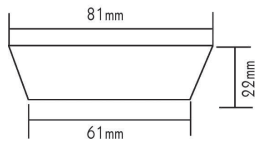

IP45 12V | G4

Ανοξείδωτο αστάλι + Γυαλί
Stainless steel + Glass
Неръждаема стомана + Стъкло

ΠΥΡΙΜΑΧΟ ΓΥΑΛΙ
FIRE RESISTANT GLASS