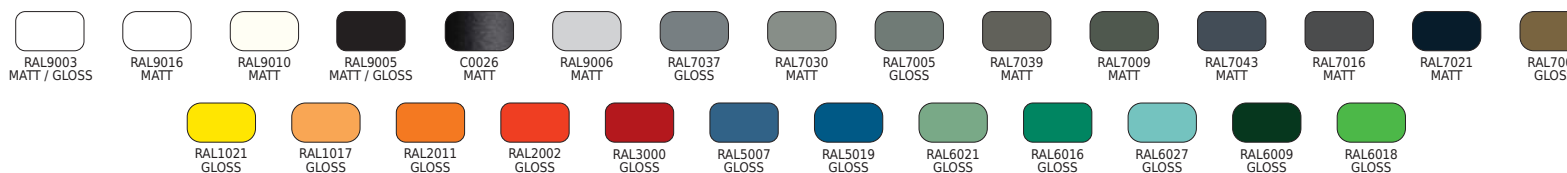

Επίτοιχο σποτ
Wall spot luminaire G4 **NIMM**

i Σημείωση: Για βαφή διαφορετικού RAL εσωτερικά και εξωτερικά του φωτιστικού υπάρχει επιβάρυνση +4.00€ netto.
Για κρεμαστή εγκατάσταση υπάρχει επιβάρυνση +9.00€ netto.
Notice: For different RAL paint interior and exterior of the luminaire there is extra charge +4.00€ netto.
For pendant installation there is extra charge +9.00€ netto