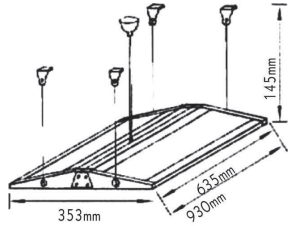

ΦΩΤΙΣΤΙΚΑ ΦΘΟΡΙΣΜΟΥ
FLUORESCENT LUMINAIRES

Κρεμαστό διπλό φωτιστικό φθορισμού
Pendant double fluorescent luminaire T5