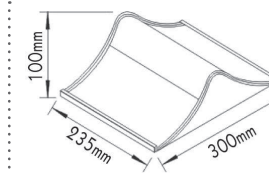

Απλικά
Wall luminaire R7s **COEB**

IP45
230V
R7s 118mm
Γκρι / Grey
Сив

Ανοξείδωτο αστάλι + Γυαλί
Stainless steel + Glass
Неръждаема стомана + Стъкло

ΛΕΠΤΟΜΕΡΕΙΕΣ ΑΛΟΥΜΙΝΙΟΥ
ALUMINIUM DETAILS

ΠΥΡΙΜΑΧΟ ΓΥΑΛΙ
FIRE RESISTANT GLASS