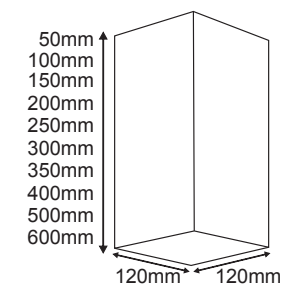

ΑΡΧΙΤΕΚΤΟΝΙΚΟΣ ΦΩΤΙΣΜΟΣ ΕΣΩΤ. ΧΩΡΩΝ ARCHITECTURAL INDOOR LIGHTING

Φωτιστικό οροφής Ceiling luminaire **RENO C**

Μέταλλο
Metal
Μεταλ
IP20
230V | GU10 / E27 R63
LED MODULE

✓ ΛΕΠΤΟΣ ΣΧΕΔΙΑΣΜΟΣ 2MM
SLIM DESIGN 2MM

✓ ΗΛΕΚΤΡΟΣΤΑΤΙΚΗ ΒΑΦΗ
POWDER COATING

RENO150SC
150mm

RENO300SC
300mm

RENO500SC
500mm

RENO200SC
200mm

RENO350SC
350mm

RENO600SC
600mm

RENO250SC
250mm

RENO400SC
400mm

i Σημείωση: Για βαφή διαφορετικού RAL εσωτερικά και εξωτερικά του φωτιστικού υπάρχει επιβάρυνση +4.00€ netto.
Για κρεμαστή εγκατάσταση υπάρχει επιβάρυνση +9.00€ netto.
Notice: For different RAL paint interior and exterior of the luminaire there is extra charge +4.00€ netto.
For pendant installation there is extra charge +9.00€ netto

Φωτιστικό οροφής Ceiling luminaire **RENO D**

Μέταλλο
Metal
Μεταλ
IP20
GX53 / E27 PAR30 / AR111 GU10
AR111 / LED MODULE

✓ ΛΕΠΤΟΣ ΣΧΕΔΙΑΣΜΟΣ 3MM
SLIM DESIGN 3MM

✓ ΗΛΕΚΤΡΟΣΤΑΤΙΚΗ ΒΑΦΗ
POWDER COATING

RENO50SD
50mm | GX53

RENO250SD
250mm | GU10-E27

RENO500SD
500mm | GU10-E27

RENO100SD
100mm | GU10

RENO300SD
300mm | GU10-E27

RENO600SD
600mm | GU10-E27

RENO150SD
150mm | GU10-E27

RENO350SD
350mm | GU10-E27

RENO200SD
200mm | GU10-E27

RENO400SD
400mm | GU10-E27

i Σημείωση: Για βαφή διαφορετικού RAL εσωτερικά και εξωτερικά του φωτιστικού υπάρχει επιβάρυνση +4.00€ netto.
Για κρεμαστή εγκατάσταση υπάρχει επιβάρυνση +9.00€ netto.
Notice: For different RAL paint interior and exterior of the luminaire there is extra charge +4.00€ netto.
For pendant installation there is extra charge +9.00€ netto